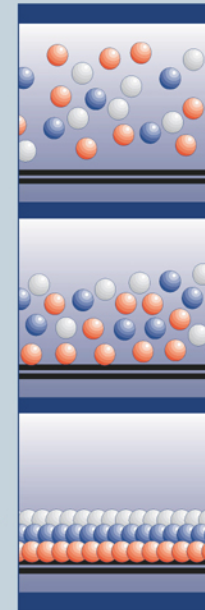

nanoproofed® protection ClearView
Nanotechnology for your safety.

How does nanoproofed® protection
ClearView act?

Of what does the
nanoproofed® protection
ClearView set consist?

nanoproofed® protection ClearView consists of nanoparticles with components that combine fix with glass and others which repel rain, ice, snow and dirt. They are combined by means of glassy components which give the coating its hardness. These particles place themselves in an intelligent manner during application. The binding components wander to the glass surface and the anti-sticking components orient towards the air. This way of "self-organisation" builds an ultra-thin glassy coating.

nanoproofed® protection ClearView provides by means of the revolutionary nanotechnology a far better long lasting view. At high speed rain and snow simply bead from the glass reducing considerably the use of the windscreen wiper. Dirt, insects and ice no longer adhere fix to the car window; the glass can be cleaned considerably easier and the removal of ice represents no problem. The sealing is extremely long-lasting, depending on the handling up to a year or 30.000 km.